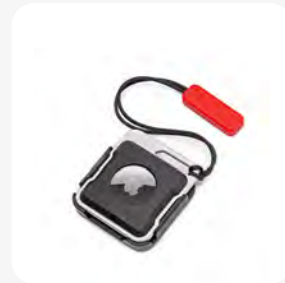

Built to organize, protect, carry and survive tough conditions, the NANUK 935 waterproof hard case will take the abuse so your gear doesn't.

It's impenetrable and indestructible with a lightweight, tough NK-7 resin shell and its PowerClaw superior latching system gives you unmatched peace of mind. With NANUK's exclusive locking and latching system, your case stays shut and secured until you are ready to open it.

Options Available

Empty

Cubed Foam & Eggshell

Lid Organizer & Cubed Foam

Padded Dividers

Pro Photo Kit

Accessories Available

Cubed Foam

Lid Organizer

Padded Dividers

TSA Powerclaw Latch Retrofit Kit

Nanuk TSA Padlock

Desiccant Container

AirTag Holder

Shoulder Strap

UPC Code	Item Number	Description
666365010438	935S-000BK-0A0	935 Nanuk Case - Black
666365010445	935S-000OR-0A0	935 Nanuk Case - Orange
666365010452	935S-000YL-0A0	935 Nanuk Case - Yellow
666365010469	935S-000SV-0A0	935 Nanuk Case - Silver
666365010476	935S-000OL-0A0	935 Nanuk Case - Olive
666365010483	935S-000GP-0A0	935 Nanuk Case - Graphite
666365030948	935S-000BL-0A0	935 Nanuk Case - Blue
666365031006	935S-000RD-0A0	935 Nanuk Case - Red