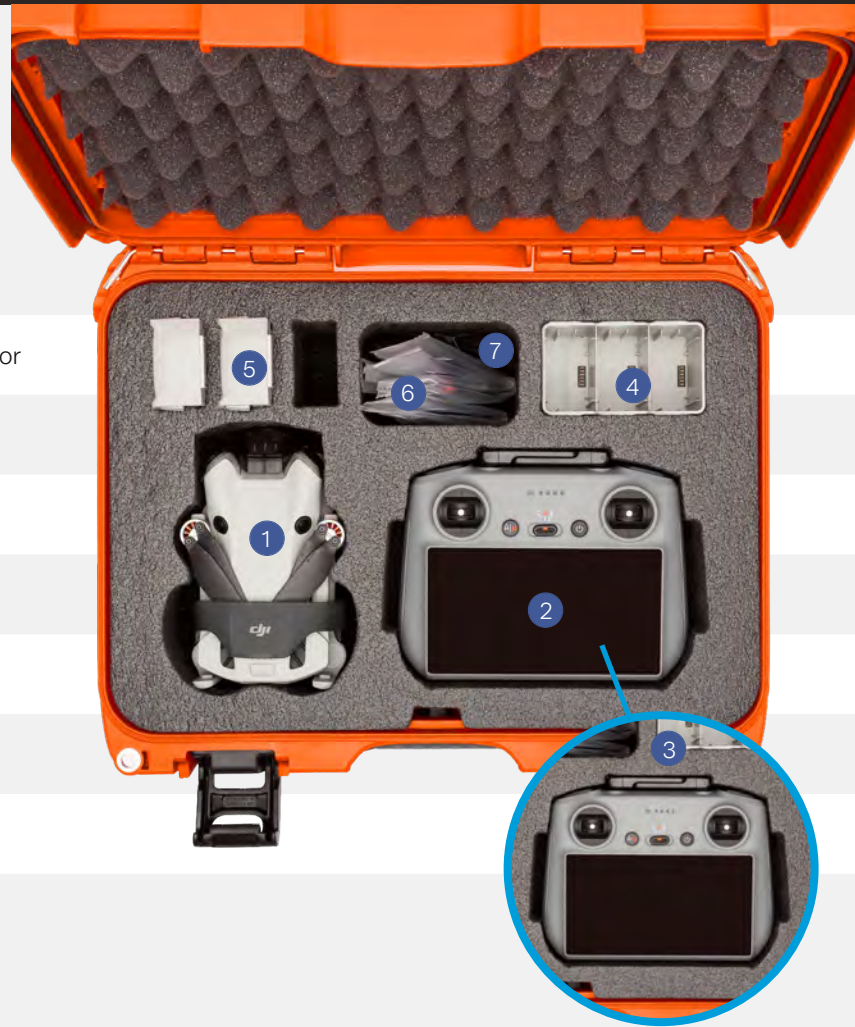

* Drone and accessories sold separately

Specifications

Available Colors

Interior Dimensions	L13.8" x W9.3" x H6.2" L351mm x W236mm x H157mm	Lid Depth	2.1" 53mm
Exterior Dimensions	L15.4" x W12.1" x H6.8" L391mm x W307mm x H173mm	Base Depth	4.1" 104mm
Weight (case + foam)	4.8 lb 2.2 kg	Temperature Range	Min -67°F (-55°C) Max 158°F (70°C)
Volume	17 L	Max Buoyancy	34.7 lb 15.8 kg

The NANUK 915 Waterproof Protective Case for DJI™ Mini 4 Pro Fly More was built to organize, protect and carry. The closed-cell high-quality foam is pre-cut to fit your DJI™ Mini 4 Pro including propeller holder and gimbal protector. The clever design holds the Mini 4 Pro drone with props attached, the RC-N2 or the new DJI™ RC 2, up to six (6) additional Intelligent Flight Batteries including three (3) in the Two-Way Charging Hub, data cable, spare propellers (x3), and screws. Equipped with a waterproof and indestructible NK-7 resin shell and PowerClaw superior latches, photographers, videographers, drone pilots, and enthusiasts trust NANUK to protect their DJI™ Mini 4 Pro. Protect your investment.

Category 1
Impact Test

LIFETIME
WARRANTY

MILITARY
APPROVED

MADE IN
CANADA

Foam Features

1. DJI™ Mini 4 Pro including propeller holder and gimbal protector
2. DJI™ RC-2 Remote Controller
3. DJI RC-N2 Remote Controller
4. Two-Way Charging Hub
5. Intelligent Flight Battery x3
6. Spare Propellers (Pair) x3
7. Cables and other accessories